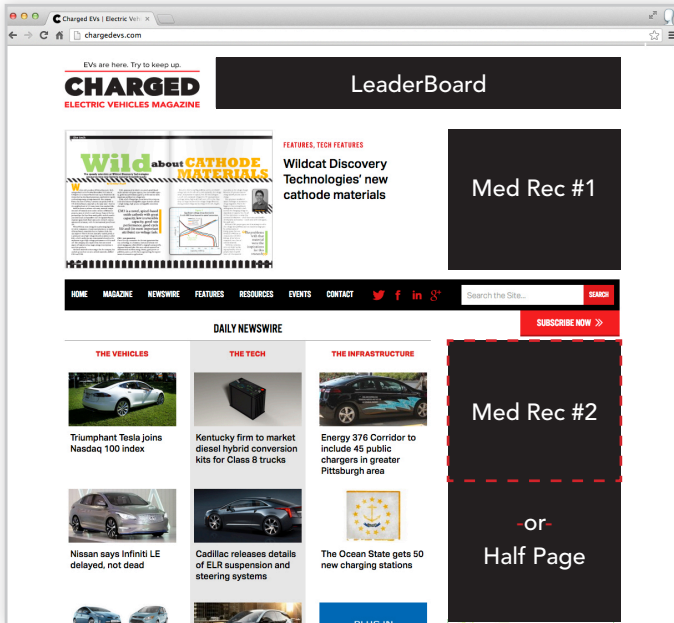

BANNER ADS

LeaderBoard - 728 x 90
Positioned at the top of every page, adjacent the CHARGED Logo

Med Rec #1 - 300 x 250
Positioned at the top right column of every page, adjacent the lead story

Med Rec #2 - 300 x 250
or